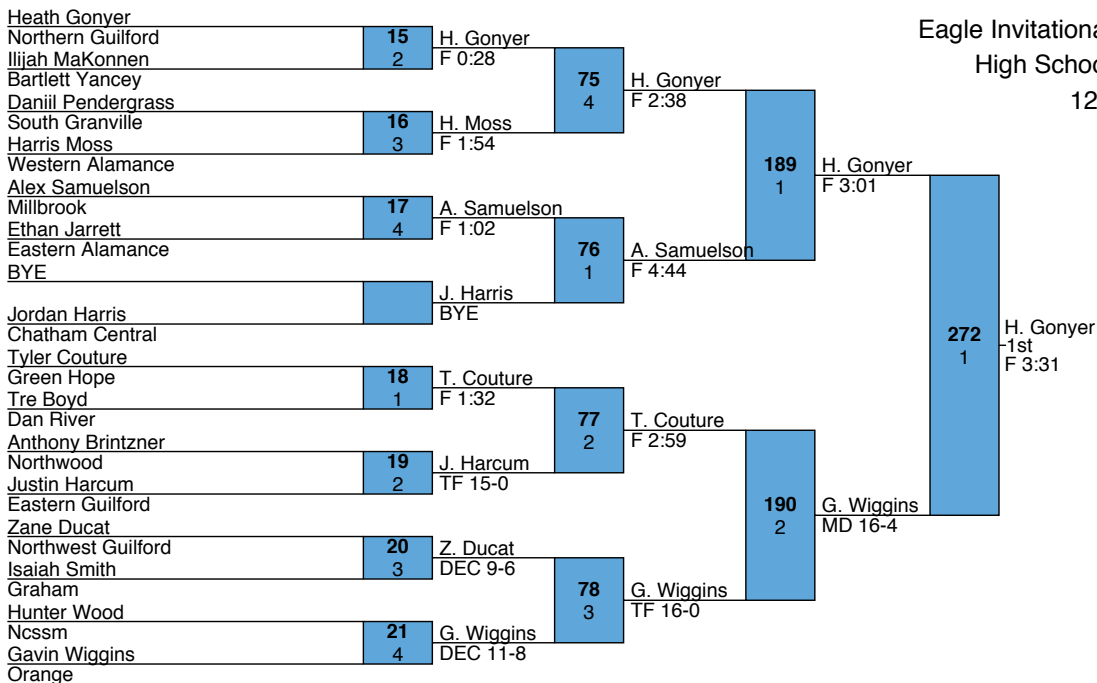

Eagle Invitational
High School
126

Eagle Invitational
High School
132

Ethan King Northern Guilford BYE		E. King BYE	82 2	E. King F 1:58	193 1	M. Bivens DEC 10-9	275 1	B. Hawkins 1st DEC 6-4		
Tristan Smith Bartlett Yancey Javion Jones Millbrook	22 4	J. Jones F 1:31								
Matthew Heras Northwest Guilford Elliott Soriano Chatham Central Ron Jacobs Graham Matthew Bivens Eastern Guilford	23 1 24 2	M. Heras F 2:27 M. Bivens F 1:54	83 3	M. Bivens MD 11-1	194 2	B. Hawkins F 1:05				
Bailey Hawkins Orange Greg Gold Western Alamance Autumn Coles East Chapel Hill Jason Odekirk Eastern Alamance Jacob Benavente Green Hope Matt Bowen South Granville BYE	25 3 26 4 27 1	B. Hawkins F 0:58 J. Odekirk F 1:27 J. Benavente F 0:19	84 4 85 1	B. Hawkins F 1:22 W. Moshenek DEC 5-3						
Willard Moshenek Dan River		W. Moshenek BYE								

L BYE		T. Smith BYE	144	J. Benavente F 1:49	195 3	J. Benavente DEF	241 3	E. King DEC 6-1	273 2	E. King 3rd MD 8-0
L22 T. Smith		J. Benavente								
L23 E. Soriano	86	E. Soriano F 1:59	145	J. Odekirk MD 9-0	196 4	M. Heras DEC 6-0	242 3	M. Heras DEC 7-1		
L24 R. Jacobs	2	J. Odekirk								
L25 G. Gold	87	G. Gold F 0:24	146	M. Heras F 3:11	197 4	M. Heras DEC 6-0	243 3	M. Heras DEC 7-1		
L26 A. Coles	3	M. Heras								
L27 M. Bowen		M. Bowen BYE	147	J. Jones FOR	198 4	M. Heras DEC 6-0	244 3	M. Heras DEC 7-1		
L BYE		J. Jones								
L21 J. Benavente DEC 6-1	274	J. Benavente 5th								
L242 W. Moshenek DEC 7-1		W. Moshenek F 2:11