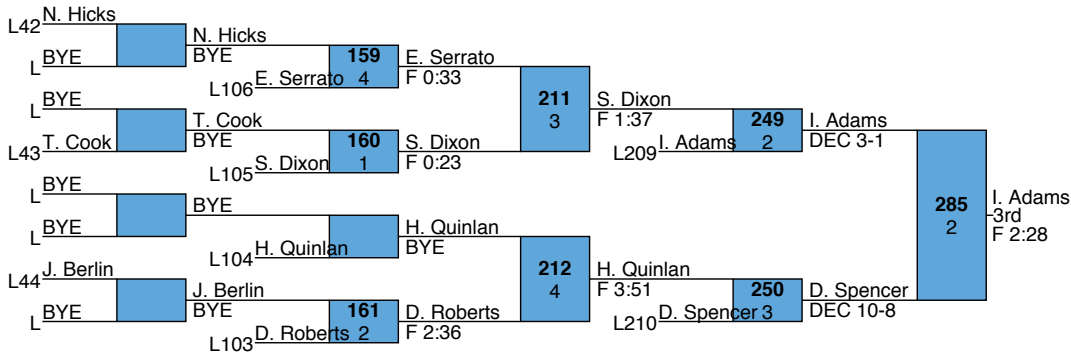

Eagle Invitational
High School
152

Nick Nefe Northwest Guilford BYE		N. Nefe BYE				
Mario Manduiano Orange Ryan Ragsdale Dan River	38 4	M. Manduiano F 0:53	99 3	N. Nefe F 1:20	205 1	J. Manzurek MD 13-2
Johnny Manzurek Northwood BYE		J. Manzurek BYE	100 4	J. Manzurek F 3:20		
Jashaun Thompson Cummings Andrew Hicks Chatham Central Noah Forshee Eastern Alamance BYE	39 1	A. Hicks F 0:16	101 1	N. Forshee F 4:47	206 2	J. Manzurek 1st F 3:27
Matt Longio Northern Guilford Stephen Gardiner Graham	40 2	M. Longio MD 9-0	102 2	L. Conneh MD 13-4		
Laye Conneh Eastern Guilford Seth MacClesh East Chapel Hill BYE	41 3	L. Conneh F 0:32		L. Conneh F 5:36		
Lucas Laszacs Green Hope		L. Laszacs BYE				

L BYE		R. Ragsdale BYE	155 4	L. Laszacs F 1:18	207 3	L. Laszacs DEC 4-3	
L38 R. Ragsdale		L102 L. Laszacs					
L BYE		J. Thompson BYE	156 1	M. Longio FOR	247 3	L. Laszacs DEC 2-1	
L39 J. Thompson		L101 M. Longio					
L BYE		S. Gardiner BYE	157 2	A. Hicks F 0:50	208 4	M. Manduiano MD 15-6	
L40 S. Gardiner		L100 A. Hicks					
L41 S. MacClesh		S. MacClesh BYE	158 4	M. Manduiano F 2:31	248 1	N. Forshee DEC 10-9	
L BYE		L99 M. Manduiano					
L247 N. Nefe DEC 2-1		M. Manduiano 5th F 2:41	283 5				
L248 M. Manduiano DEC 10-9							

L. Laszacs
3rd
DEC 6-0

Eagle Invitational
High School
160

L249 S. Dixon
DEC 3-1 286 5th
L250 H. Quinlan 3
DEC 10-8 MD 16-3