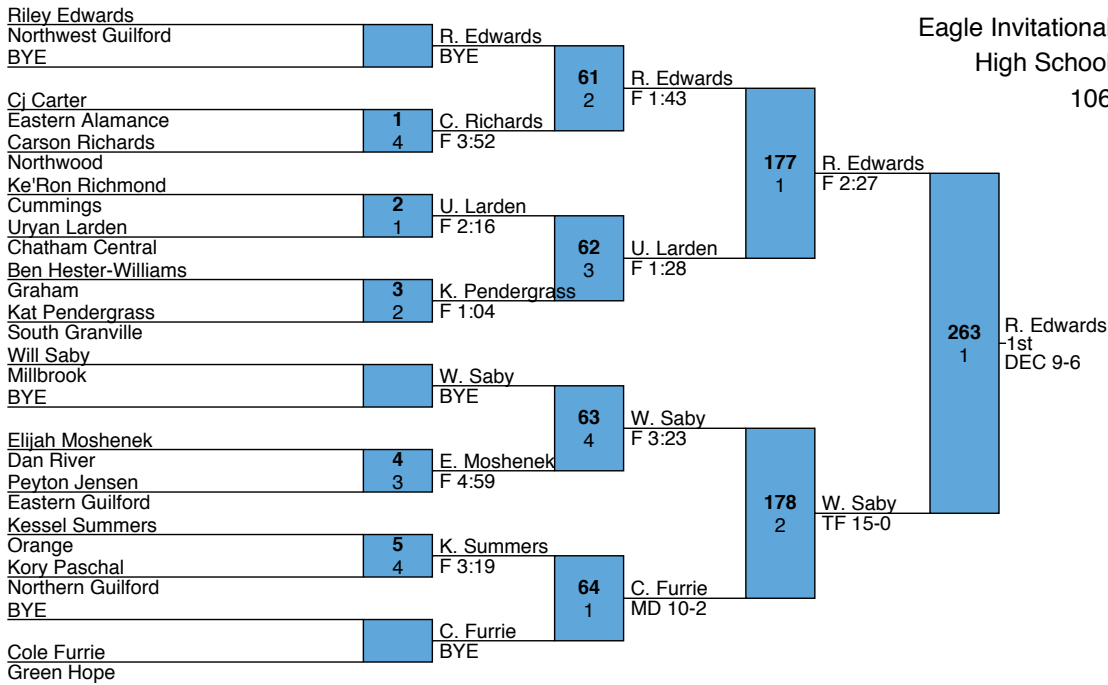

Eagle Invitational
High School
106

Eagle Invitational
High School
113

L235 G. Daniels vs K. Weatherspoon → 265-5th
 L236 K. Weatherspoon vs G. Daniels → DEC 1-0

Eagle Invitational
High School
120

Ryan Greenblatt Ncssm Nolan Hogsed Western Alamance BYE	11 1	R. Greenblatt F 1:00	71 1	R. Greenblatt F 1:14	185 1	J. Hutchins F 4:35	269 1	S. Chavis 1st MD 11-2
Vijay Lohar Green Hope John Seagraves Millbrook BYE		V. Lohar BYE	72 2	J. Hutchins MD 15-3				
Justin Hutchins Orange Jacob Proffitt Graham Cole Armstrong Chatham Central Kaden Jackson South Granville BYE	12 2	J. Hutchins MD 12-2	73 3	C. Armstrong F 1:43	186 2	S. Chavis DEC 6-4		
Akash Patel Eastern Guilford BYE		A. Patel BYE	74 4	S. Chavis F 1:40				
Kameron Scott Bartlett Yancey Collin Oakes Dan River Shane Chavis Northwest Guilford	14 4	S. Chavis F 0:28						