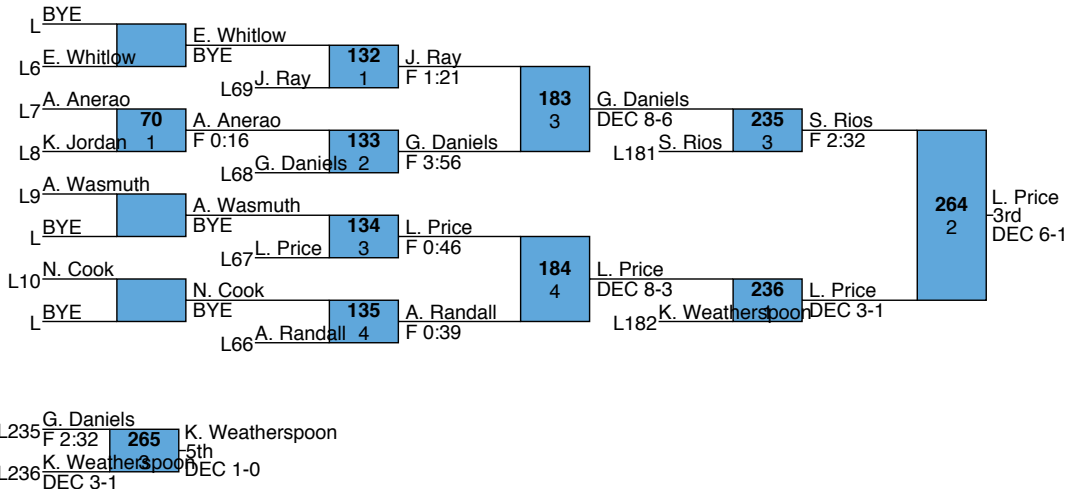

Eagle Invitational
High School
106

Eagle Invitational
High School
113

L235 G. Daniels vs K. Weatherspoon → 265-5th
 L236 K. Weatherspoon vs G. Daniels → DEC 1-0

Eagle Invitational
High School
120

Ryan Greenblatt Ncssm Nolan Hogsed Western Alamance BYE	11 1	R. Greenblatt F 1:00	71 1	R. Greenblatt F 1:14	185 1	J. Hutchins F 4:35	269 1	S. Chavis 1st MD 11-2
Vijay Lohar Green Hope John Seagraves Millbrook BYE		V. Lohar BYE	72 2	J. Hutchins MD 15-3				
Justin Hutchins Orange Jacob Proffitt Graham Cole Armstrong Chatham Central Kaden Jackson South Granville BYE	12 2	J. Hutchins MD 12-2	73 3	C. Armstrong F 1:43	186 2	S. Chavis DEC 6-4		
Akash Patel Eastern Guilford BYE		A. Patel BYE	74 4	S. Chavis F 1:40				
Kameron Scott Bartlett Yancey Collin Oakes Dan River Shane Chavis Northwest Guilford	14 4	S. Chavis F 0:28						