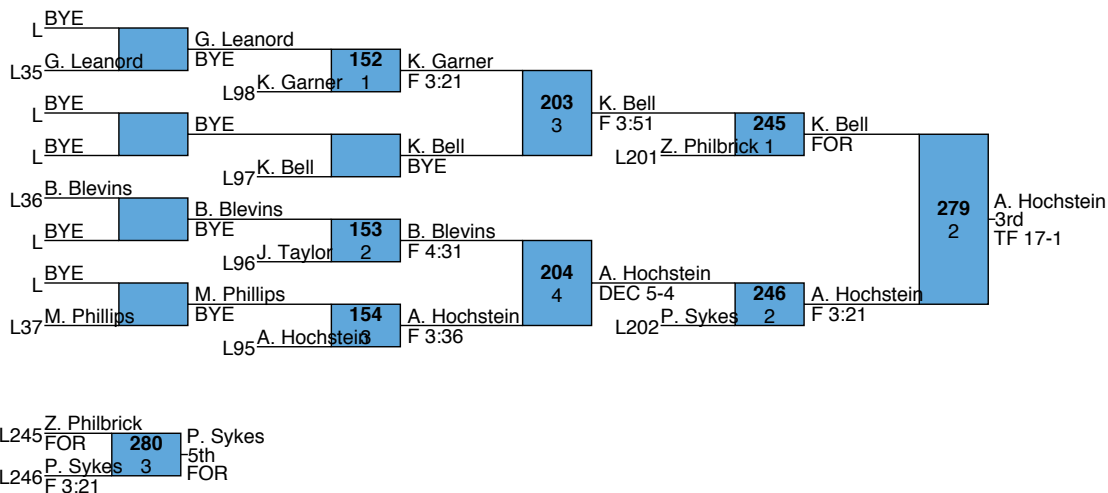

Eagle Invitational
High School
145

Eagle Invitational
High School
152

Nick Nefe Northwest Guilford BYE		N. Nefe BYE				
Mario Manduiano Orange Ryan Ragsdale Dan River	38 4	M. Manduiano F 0:53	99 3	N. Nefe F 1:20	205 1	J. Manzurek MD 13-2
Johnny Manzurek Northwood BYE		J. Manzurek BYE	100 4	J. Manzurek F 3:20		
Jashaun Thompson Cummings Andrew Hicks Chatham Central Noah Forshee Eastern Alamance BYE	39 1	A. Hicks F 0:16	101 1	N. Forshee F 4:47	206 2	J. Manzurek 1st F 3:27
Matt Longio Northern Guilford Stephen Gardiner Graham	40 2	M. Longio MD 9-0	102 2	L. Conneh MD 13-4		
Laye Conneh Eastern Guilford Seth MacClesh East Chapel Hill BYE	41 3	L. Conneh F 0:32		L. Conneh F 5:36		
Lucas Laszacs Green Hope		L. Laszacs BYE				

L BYE		R. Ragsdale BYE	155 4	L. Laszacs F 1:18	207 3	L. Laszacs DEC 4-3	
L38 R. Ragsdale		L102 L. Laszacs					
L BYE		J. Thompson BYE	156 1	M. Longio FOR	247 3	L. Laszacs DEC 2-1	
L39 J. Thompson		L101 M. Longio					
L BYE		S. Gardiner BYE	157 2	A. Hicks F 0:50	208 4	M. Manduiano MD 15-6	
L40 S. Gardiner		L100 A. Hicks					
L41 S. MacClesh		S. MacClesh BYE	158 4	M. Manduiano F 2:31	248 1	N. Forshee DEC 10-9	
L BYE		L99 M. Manduiano					
L247 N. Nefe DEC 2-1		M. Manduiano 5th F 2:41	283 5				
L248 M. Manduiano DEC 10-9							

L. Laszacs
3rd
DEC 6-0