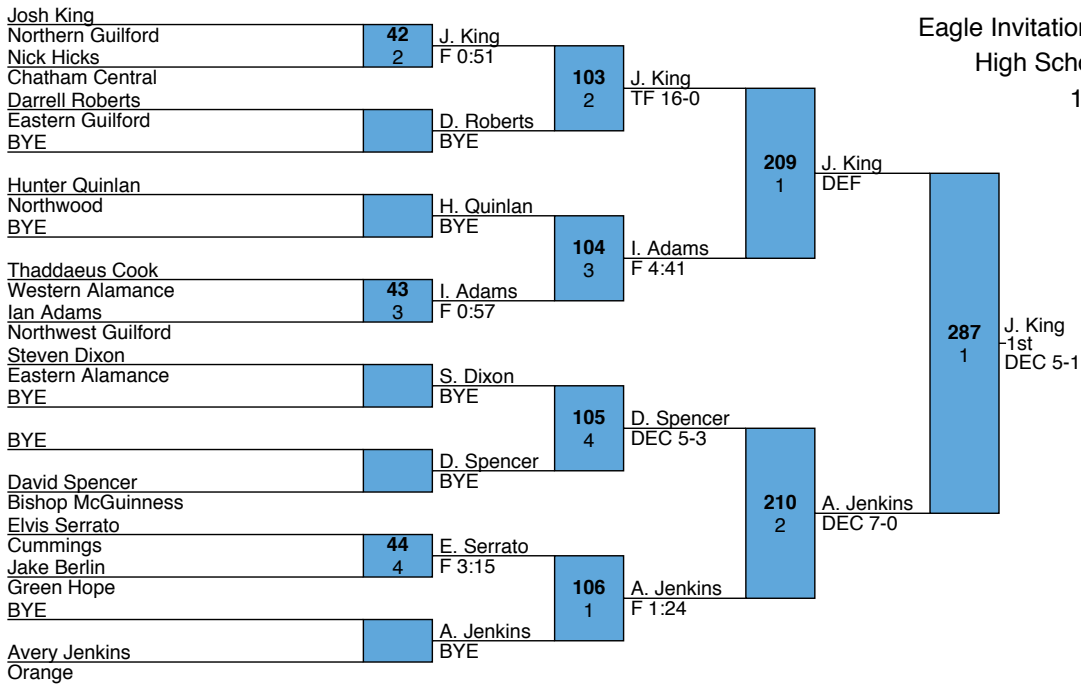

Eagle Invitational
High School
152

Nick Nefe Northwest Guilford BYE		N. Nefe BYE				
Mario Manduiano Orange Ryan Ragsdale Dan River	38 4	M. Manduiano F 0:53	99 3	N. Nefe F 1:20	205 1	J. Manzurek MD 13-2
Johnny Manzurek Northwood BYE		J. Manzurek BYE	100 4	J. Manzurek F 3:20		
Jashaun Thompson Cummings Andrew Hicks Chatham Central Noah Forshee Eastern Alamance BYE	39 1	A. Hicks F 0:16	101 1	N. Forshee F 4:47	206 2	J. Manzurek 1st F 3:27
Matt Longio Northern Guilford Stephen Gardiner Graham	40 2	M. Longio MD 9-0	102 2	L. Conneh MD 13-4		
Laye Conneh Eastern Guilford Seth MacClesh East Chapel Hill BYE	41 3	L. Conneh F 0:32		L. Conneh F 5:36		
Lucas Laszacs Green Hope		L. Laszacs BYE				

L BYE		R. Ragsdale BYE	155 4	L. Laszacs F 1:18	207 3	L. Laszacs DEC 4-3	
L38 R. Ragsdale		L102 L. Laszacs					
L BYE		J. Thompson BYE	156 1	M. Longio FOR	247 3	L. Laszacs DEC 2-1	
L39 J. Thompson		L101 M. Longio					
L BYE		S. Gardiner BYE	157 2	A. Hicks F 0:50	208 4	M. Manduiano MD 15-6	
L40 S. Gardiner		L100 A. Hicks					
L41 S. MacClesh		S. MacClesh BYE	158 4	M. Manduiano F 2:31	248 1	N. Forshee DEC 10-9	
L BYE		L99 M. Manduiano					
L247 N. Nefe DEC 2-1		M. Manduiano 5th F 2:41	283 5				
L248 M. Manduiano DEC 10-9							

L. Laszacs
3rd
DEC 6-0

Eagle Invitational
High School
160

L249 S. Dixon
DEC 3-1 286 5th
L250 H. Quinlan 3
DEC 10-8 MD 16-3