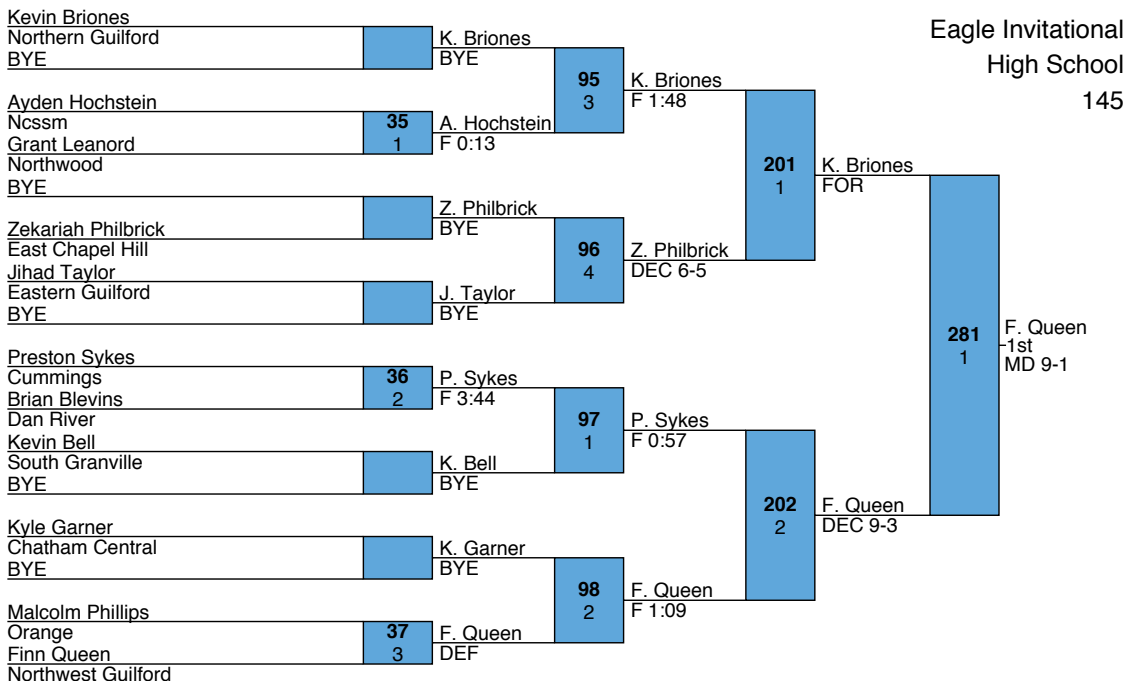

Eagle Invitational
High School
145

Eagle Invitational
High School
152

Nick Nefe Northwest Guilford BYE		N. Nefe BYE				
Mario Manduiano Orange Ryan Ragsdale Dan River	38 4	M. Manduiano F 0:53	99 3	N. Nefe F 1:20	205 1	J. Manzurek MD 13-2
Johnny Manzurek Northwood BYE		J. Manzurek BYE	100 4	J. Manzurek F 3:20		
Jashaun Thompson Cummings Andrew Hicks Chatham Central Noah Forshee Eastern Alamance BYE	39 1	A. Hicks F 0:16	101 1	N. Forshee F 4:47	206 2	J. Manzurek 1st F 3:27
Matt Longio Northern Guilford Stephen Gardiner Graham	40 2	M. Longio MD 9-0	102 2	L. Conneh MD 13-4		
Laye Conneh Eastern Guilford Seth MacClesh East Chapel Hill BYE	41 3	L. Conneh F 0:32		L. Conneh F 5:36		
Lucas Laszacs Green Hope		L. Laszacs BYE				

L BYE		R. Ragsdale BYE	155 4	L. Laszacs F 1:18	207 3	L. Laszacs DEC 4-3	
L38 R. Ragsdale		L102 L. Laszacs					
L BYE		J. Thompson BYE	156 1	M. Longio FOR	247 3	L. Laszacs DEC 2-1	
L39 J. Thompson		L101 M. Longio					
L BYE		S. Gardiner BYE	157 2	A. Hicks F 0:50	208 4	M. Manduiano MD 15-6	
L40 S. Gardiner		L100 A. Hicks					
L41 S. MacClesh		S. MacClesh BYE	158 4	M. Manduiano F 2:31	248 1	N. Forshee DEC 10-9	
L BYE		L99 M. Manduiano					
L247 N. Nefe DEC 2-1		M. Manduiano 5th F 2:41	283 5				
L248 M. Manduiano DEC 10-9							

L. Laszacs
3rd
DEC 6-0