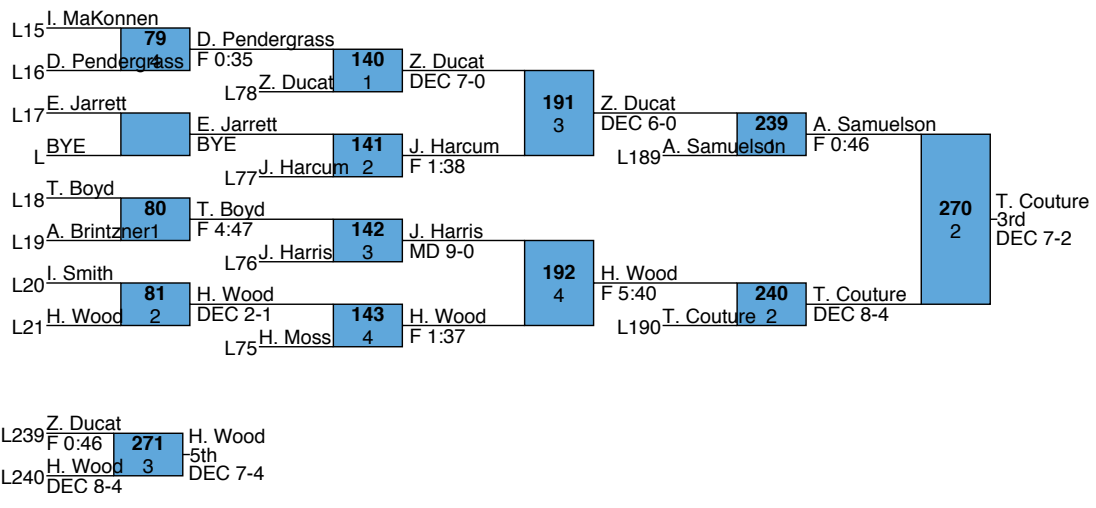

Eagle Invitational
High School
126

Eagle Invitational
High School
132

Ethan King Northern Guilford BYE		E. King BYE	82 2	E. King F 1:58	193 1	M. Bivens DEC 10-9	275 1	B. Hawkins 1st DEC 6-4		
Tristan Smith Bartlett Yancey Javion Jones Millbrook	22 4	J. Jones F 1:31								
Matthew Heras Northwest Guilford Elliott Soriano Chatham Central Ron Jacobs Graham Matthew Bivens Eastern Guilford	23 1 24 2	M. Heras F 2:27 M. Bivens F 1:54	83 3	M. Bivens MD 11-1	194 2	B. Hawkins F 1:05				
Bailey Hawkins Orange Greg Gold Western Alamance Autumn Coles East Chapel Hill Jason Odekirk Eastern Alamance Jacob Benavente Green Hope Matt Bowen South Granville BYE	25 3 26 4 27 1	B. Hawkins F 0:58 J. Odekirk F 1:27 J. Benavente F 0:19	84 4 85 1	B. Hawkins F 1:22 W. Moshenek DEC 5-3						
Willard Moshenek Dan River		W. Moshenek BYE								

L BYE		T. Smith BYE	144	J. Benavente F 1:49	195 3	J. Benavente DEF	241 3	E. King DEC 6-1	273 2	E. King 3rd MD 8-0
L22 T. Smith		J. Benavente								
L23 E. Soriano	86	E. Soriano F 1:59	145	J. Odekirk MD 9-0	196 4	M. Heras DEC 6-0	242 3	M. Heras DEC 7-1		
L24 R. Jacobs	2	J. Odekirk								
L25 G. Gold	87	G. Gold F 0:24	146	M. Heras F 3:11	197 4	M. Heras DEC 6-0	243 3	M. Heras DEC 7-1		
L26 A. Coles	3	M. Heras								
L27 M. Bowen		M. Bowen BYE	147	J. Jones FOR	198 4	M. Heras DEC 6-0	244 3	M. Heras DEC 7-1		
L BYE		J. Jones								
L21 J. Benavente DEC 6-1	274	J. Benavente 5th								
L242 W. Moshenek DEC 7-1		W. Moshenek F 2:11